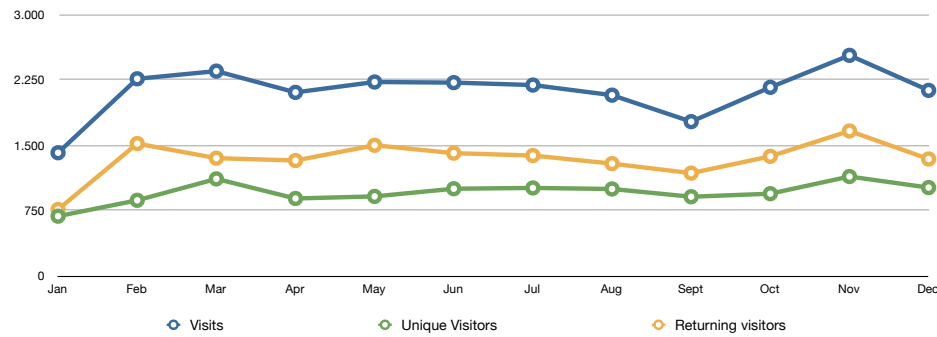

Statistics over 2011

Projects growth

Visitors

Max actions in one visit

Actions per visit

Bounce rate

Actions

2011	Jan	Feb	Mar	Apr	May	Jun	Jul	Aug	Sept	Oct	Nov	Dec	Average
Visits	1.415	2.264	2.352	2.108	2.227	2.220	2.192	2.076	1.772	2.166	2.533	2.131	2.121,33
Unique Visitors	687	869	1.115	890	914	1.002	1.011	999	910	945	1.142	1.015	958,25
Returning visitors	764	1.520	1.353	1.326	1.501	1.410	1.383	1.290	1.181	1.374	1.665	1.343	1.342,50
Actions	9.354	15.641	12.478	12.462	13.595	12.489	10.915	12.159	10.451	12.872	14.716	11.634	12.397,17
Actions per visit	6,6	6,9	5,3	5,9	6,1	5,6	5	5,9	5,9	5,9	5,8	5,5	5,87
Max actions in one visit	110	112	139	102	138	113	159	163	228	111	137	122	136,17
Average visit duration	4:16	5:05	3:59	4:17	4:34	4:06	3:56	4:11	4:50	4:44	4:06	3:56	4:20
Bounce rate	42%	37%	47%	46%	42%	41%	47%	41%	38%	40%	43%	48%	43%
Projects	36	42	44	46	49	51	51	54	56	59	61	61	51
Public projects	35	39	40	42	43	43	43	46	48	51	53	55	45