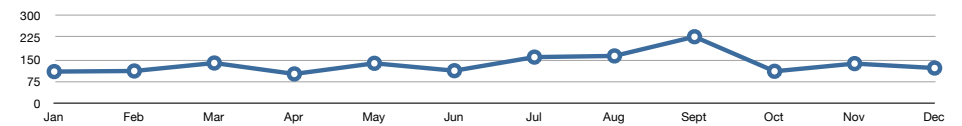

Statistics over 2011

Projects growth

Visitors

Max actions in one visit

Actions per visit

Bounce rate

Actions

2011	Jan	Feb	Mar	Apr	May	Jun	Jul	Aug	Sept	Oct	Nov	Dec	Average
Visits	1.415	2.264	2.352	2.108	2.227	2.220	2.192	2.076	1.772	2.166	2.533	2.131	2.121,33
Unique Visitors	687	869	1.115	890	914	1.002	1.011	999	910	945	1.142	1.015	958,25
Returning visitors	764	1.520	1.353	1.326	1.501	1.410	1.383	1.290	1.181	1.374	1.665	1.343	1.342,50
Actions	9.354	15.641	12.478	12.462	13.595	12.489	10.915	12.159	10.451	12.872	14.716	11.634	12.397,17
Actions per visit	6,6	6,9	5,3	5,9	6,1	5,6	5	5,9	5,9	5,9	5,8	5,5	5,87
Max actions in one visit	110	112	139	102	138	113	159	163	228	111	137	122	136,17
Average visit duration	4:16	5:05	3:59	4:17	4:34	4:06	3:56	4:11	4:50	4:44	4:06	3:56	4:20
Bounce rate	42%	37%	47%	46%	42%	41%	47%	41%	38%	40%	43%	48%	43%
Projects	36	42	44	46	49	51	51	54	56	59	61	61	51
Public projects	35	39	40	42	43	43	43	46	48	51	53	55	45