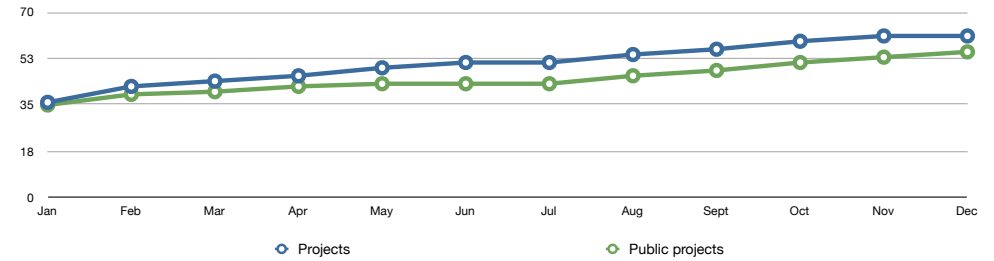

Statistics over 2011

Projects growth

Visitors

Max actions in one visit

Actions per visit

Bounce rate

Actions

2011	Jan	Feb	Mar	Apr	May	Jun	Jul	Aug	Sept	Oct	Nov	Dec	Average
Visits	1.415	2.264	2.352	2.108	2.227	2.220	2.192	2.076	1.772	2.166	2.533	2.131	2.121,33
Unique Visitors	687	869	1.115	890	914	1.002	1.011	999	910	945	1.142	1.015	958,25
Returning visitors	764	1.520	1.353	1.326	1.501	1.410	1.383	1.290	1.181	1.374	1.665	1.343	1.342,50
Actions	9.354	15.641	12.478	12.462	13.595	12.489	10.915	12.159	10.451	12.872	14.716	11.634	12.397,17
Actions per visit	6,6	6,9	5,3	5,9	6,1	5,6	5	5,9	5,9	5,9	5,8	5,5	5,87
Max actions in one visit	110	112	139	102	138	113	159	163	228	111	137	122	136,17
Average visit duration	4:16	5:05	3:59	4:17	4:34	4:06	3:56	4:11	4:50	4:44	4:06	3:56	4:20
Bounce rate	42%	37%	47%	46%	42%	41%	47%	41%	38%	40%	43%	48%	43%
Projects	36	42	44	46	49	51	51	54	56	59	61	61	51
Public projects	35	39	40	42	43	43	43	46	48	51	53	55	45