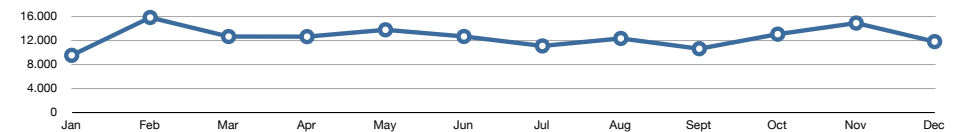

Statistics over 2011

Projects growth

Visitors

Max actions in one visit

Actions per visit

Bounce rate

Actions

2011	Jan	Feb	Mar	Apr	May	Jun	Jul	Aug	Sept	Oct	Nov	Dec	Average
Visits	1.415	2.264	2.352	2.108	2.227	2.220	2.192	2.076	1.772	2.166	2.533	2.131	2.121,33
Unique Visitors	687	869	1.115	890	914	1.002	1.011	999	910	945	1.142	1.015	958,25
Returning visitors	764	1.520	1.353	1.326	1.501	1.410	1.383	1.290	1.181	1.374	1.665	1.343	1.342,50
Actions	9.354	15.641	12.478	12.462	13.595	12.489	10.915	12.159	10.451	12.872	14.716	11.634	12.397,17
Actions per visit	6,6	6,9	5,3	5,9	6,1	5,6	5	5,9	5,9	5,9	5,8	5,5	5,87
Max actions in one visit	110	112	139	102	138	113	159	163	228	111	137	122	136,17
Average visit duration	4:16	5:05	3:59	4:17	4:34	4:06	3:56	4:11	4:50	4:44	4:06	3:56	4:20
Bounce rate	42%	37%	47%	46%	42%	41%	47%	41%	38%	40%	43%	48%	43%
Projects	36	42	44	46	49	51	51	54	56	59	61	61	51
Public projects	35	39	40	42	43	43	43	46	48	51	53	55	45