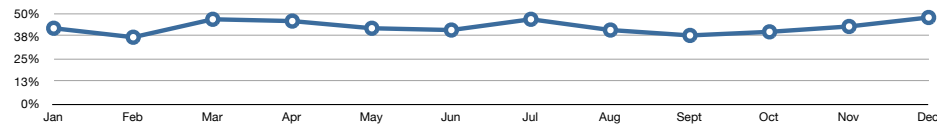

Statistics over 2011

Projects growth

Visitors

Max actions in one visit

Actions per visit

Bounce rate

Actions

2011	Jan	Feb	Mar	Apr	May	Jun	Jul	Aug	Sept	Oct	Nov	Dec	Average
Visits	1.415	2.264	2.352	2.108	2.227	2.220	2.192	2.076	1.772	2.166	2.533	2.131	2.121,33
Unique Visitors	687	869	1.115	890	914	1.002	1.011	999	910	945	1.142	1.015	958,25
Returning visitors	764	1.520	1.353	1.326	1.501	1.410	1.383	1.290	1.181	1.374	1.665	1.343	1.342,50
Actions	9.354	15.641	12.478	12.462	13.595	12.489	10.915	12.159	10.451	12.872	14.716	11.634	12.397,17
Actions per visit	6,6	6,9	5,3	5,9	6,1	5,6	5	5,9	5,9	5,9	5,8	5,5	5,87
Max actions in one visit	110	112	139	102	138	113	159	163	228	111	137	122	136,17
Average visit duration	4:16	5:05	3:59	4:17	4:34	4:06	3:56	4:11	4:50	4:44	4:06	3:56	4:20
Bounce rate	42%	37%	47%	46%	42%	41%	47%	41%	38%	40%	43%	48%	43%
Projects	36	42	44	46	49	51	51	54	56	59	61	61	51
Public projects	35	39	40	42	43	43	43	46	48	51	53	55	45